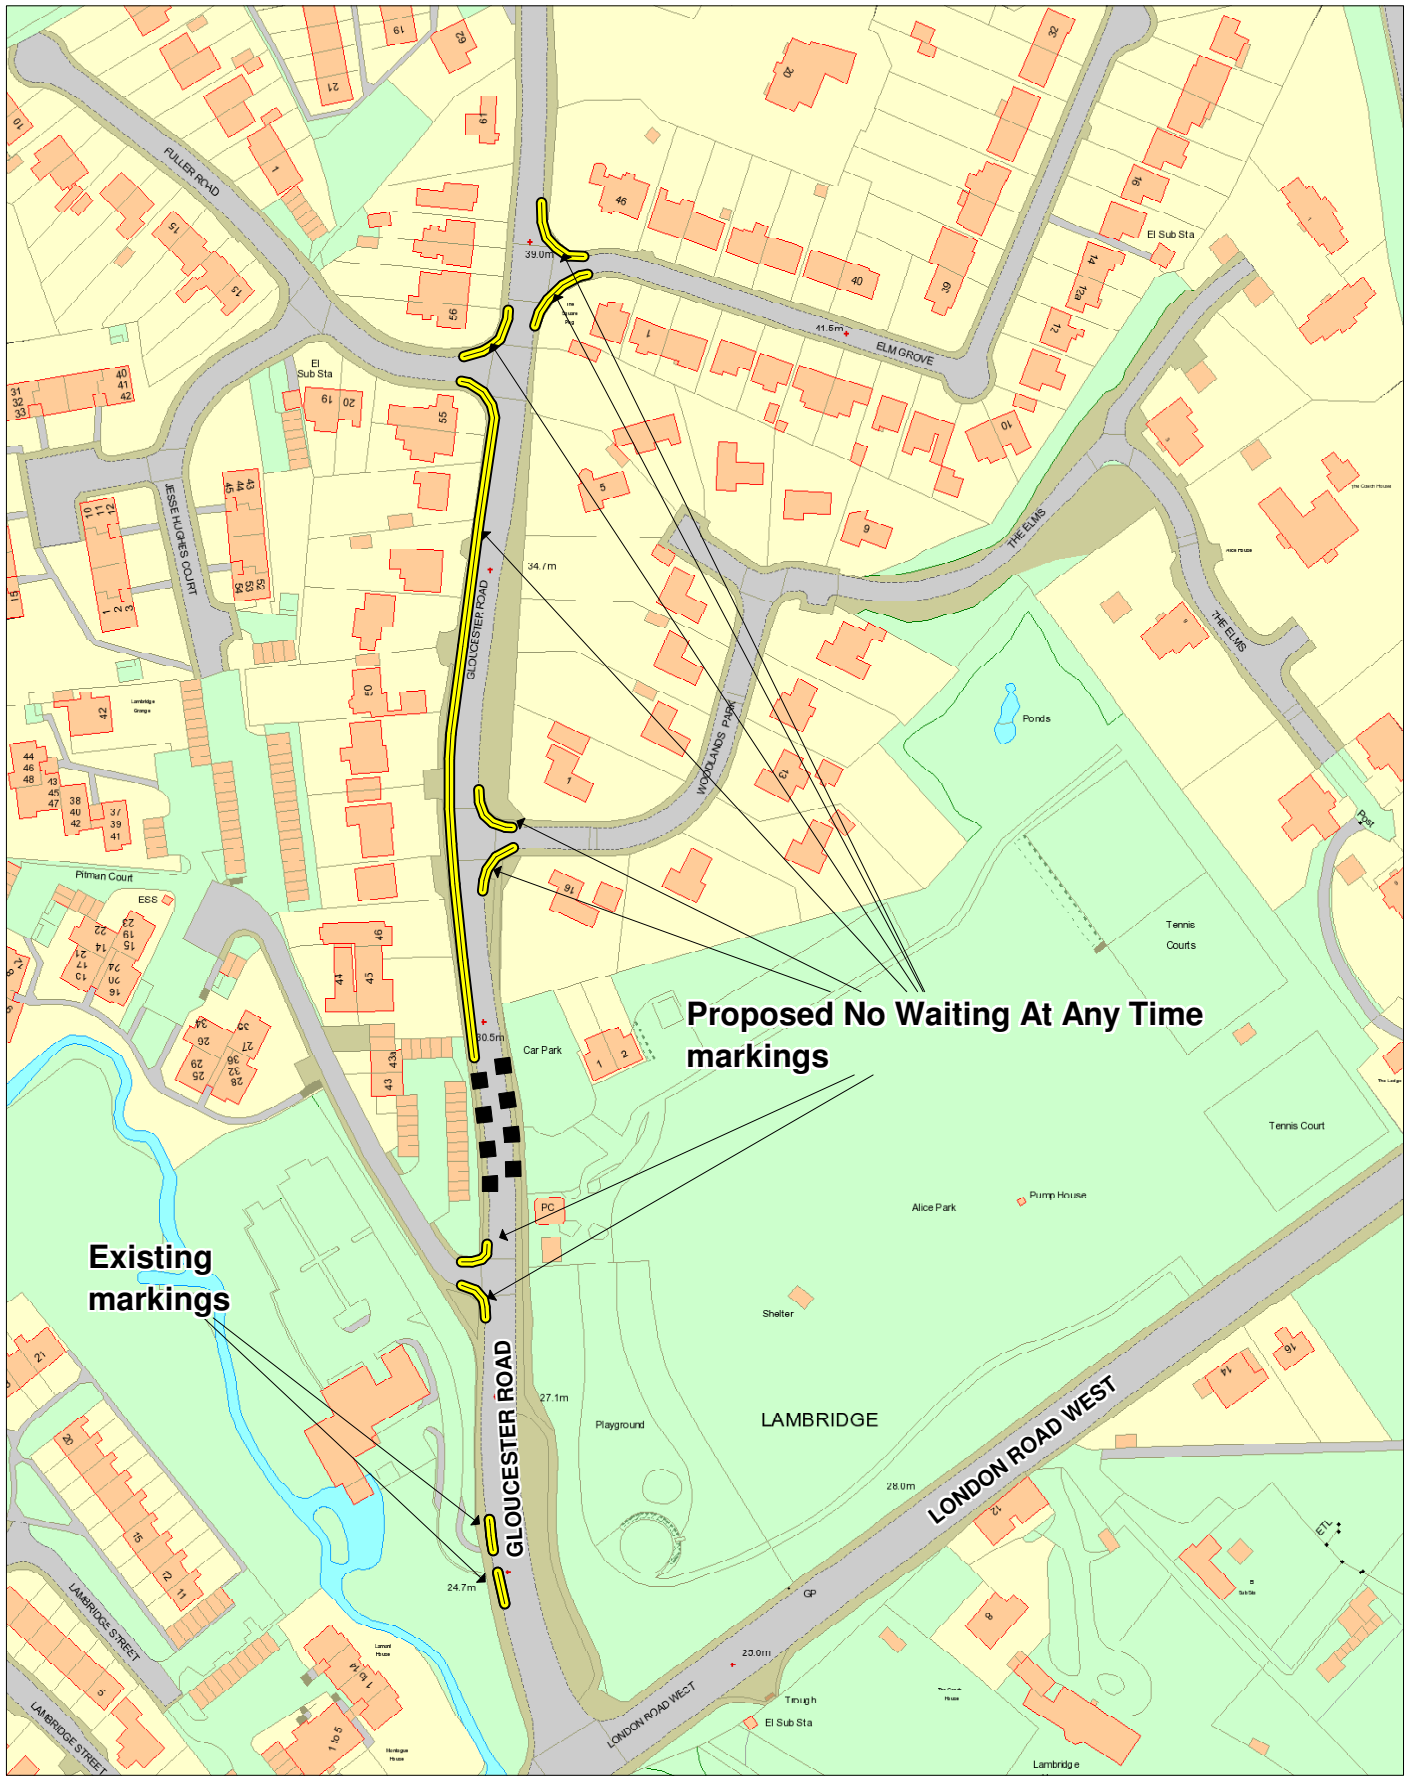

# Plan 35 - Gloucester Road, Lower Swainswick

## Proposed No Waiting At Any Time markings

Compiled by KG on 3 February 2014

Scale 1:2000

Bath & North East Somerset Council  
Riverside  
Temple Street  
Keynsham  
Bristol BS31 1LA  
Tel 01225 477000

**Proposed No Waiting At Any Time markings**

**Existing markings**